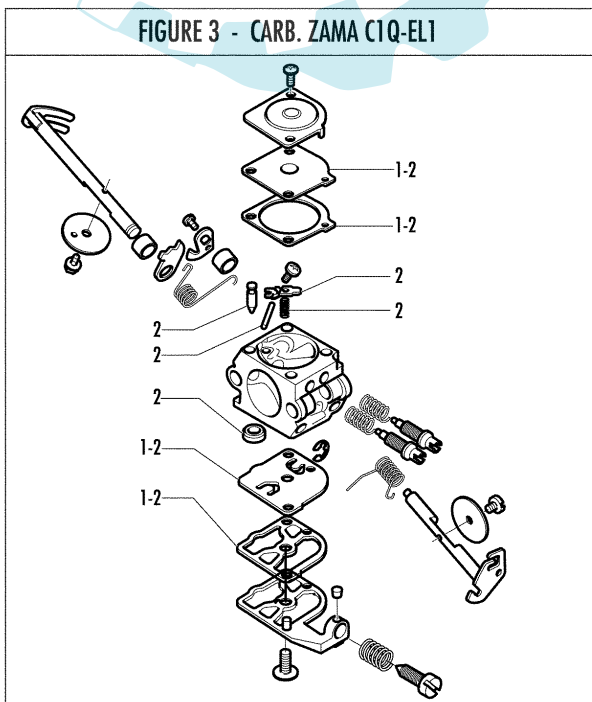

brand	PARTNER

date	MAY/03	SHEET 3/4

Model	Prefix
P 411 13".325	01

Product number
953900425